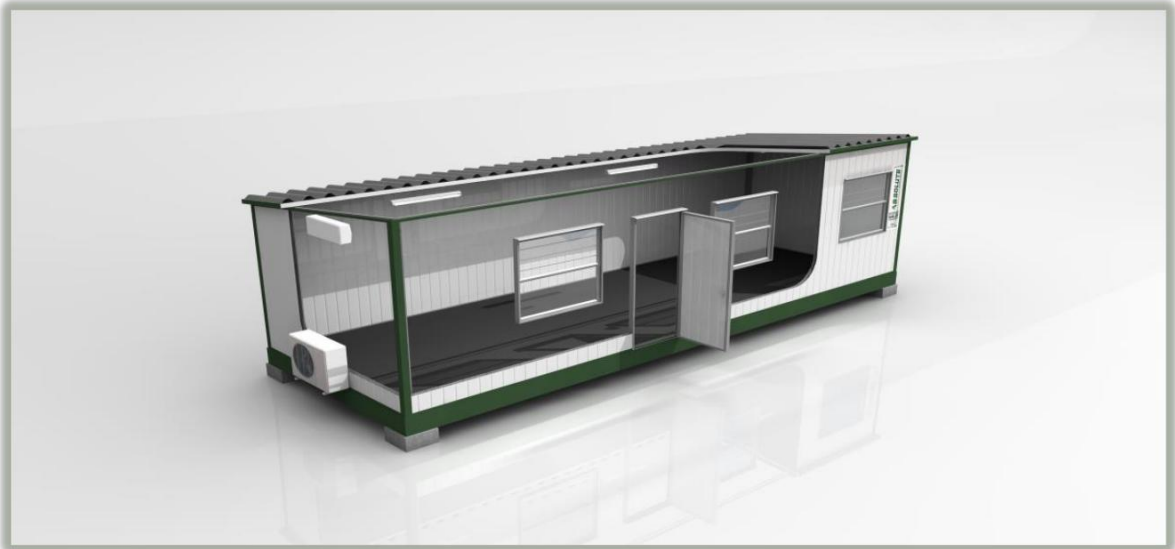

# Park Home

9m x 3m

**ABSOLUTE**  
CONTAINERS

- 50mm EPS Insulation with Chromadek Walls Inside
- Rubberised Floors
- Electrics Including Distribution Board, 3 Lights & 3 Plugs.
- 12000BTU Air-Conditioner
- 3 x Aluminum PT1212 Windows with Blinds
- Aluminum Framed Composite Door with 3 Lever Lock

## FLOOR PLAN