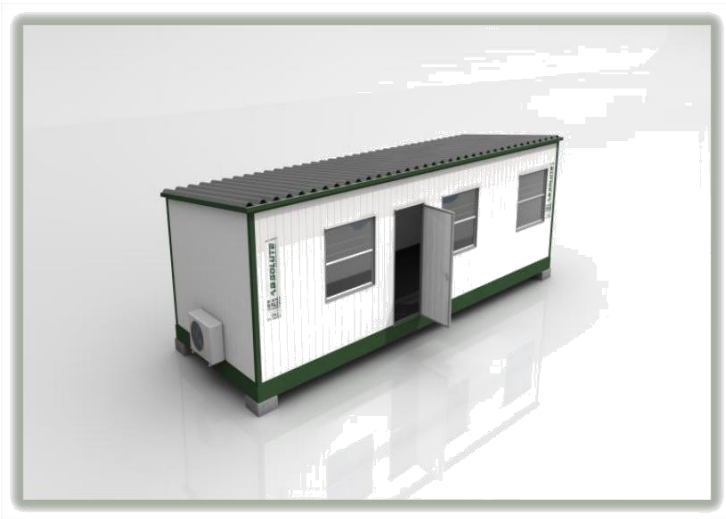

# Park Home

9m x 3m

**ABSOLUTE**  
CONTAINERS

- 50mm EPS Insulation with Chromadek Walls Inside
- Rubberised Floors
- Electrics Including Distribution Board, 3 Lights & 3 Plugs.
- 12000BTU Air-Conditioner
- 3 x Aluminum PT1212 Windows with Blinds
- Aluminum Framed Composite Door with 3 Lever Lock

## FLOOR PLAN